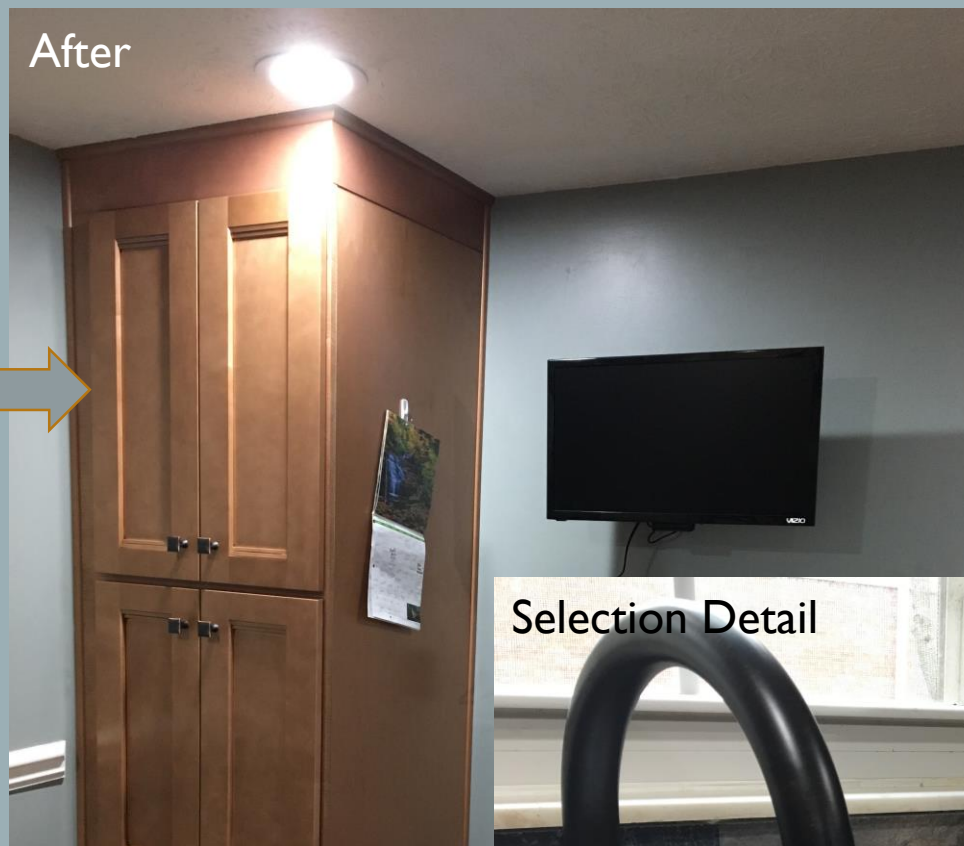

Before

Before

After

After

Upgraded Features:

- Farmhouse Sink
- Oil Rubbed Bronze Faucet
- Mosaic Tile Backsplash
- Can Lighting
- New Paint
- Quartz countertop
- Shenandoah Cabinetry